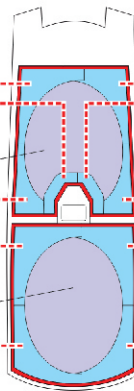

MiG-29UB TFace

JX 218

for kit **TRUMPETER**

scale **1/32**

GP5-20

GP5-18

1.)

INTERIOR COLOR

outside

GP5-18

LIQUID MASK

2.)

RUBBER COLOR

outside

GP5-18

GP5-20