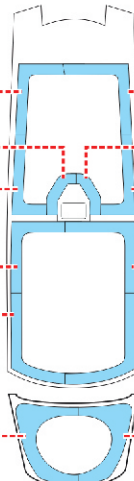

MiG-29UB TFace

JX 218

for kit **TRUMPETER**

scale **1/32**

GP5-20

GP5-18

1.)

INTERIOR COLOR

outside

GP5-18

LIQUID MASK

2.)

RUBBER COLOR

outside

GP5-18

GP5-20

inside

3.)

CAMOUFLAGE COLOR

inside