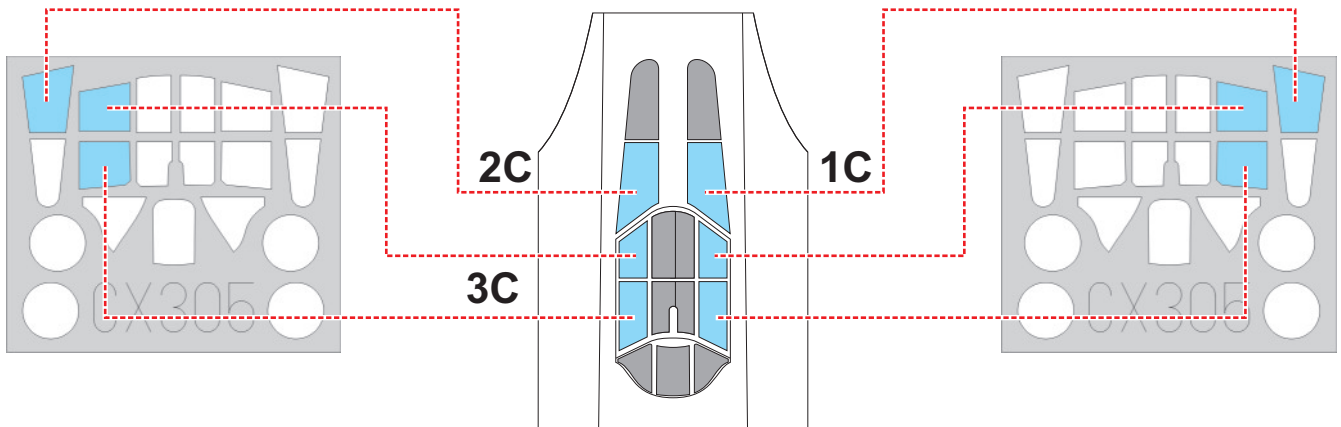

eduard
MASK

CX 305

P-40B 1/72

The die-cut mask for accurate canopy frame painting of the
Airfix scale 1/72 KIT

1.)

11A

12A

14B

15B

2.)

3.)

3C

2C

1C

4.)