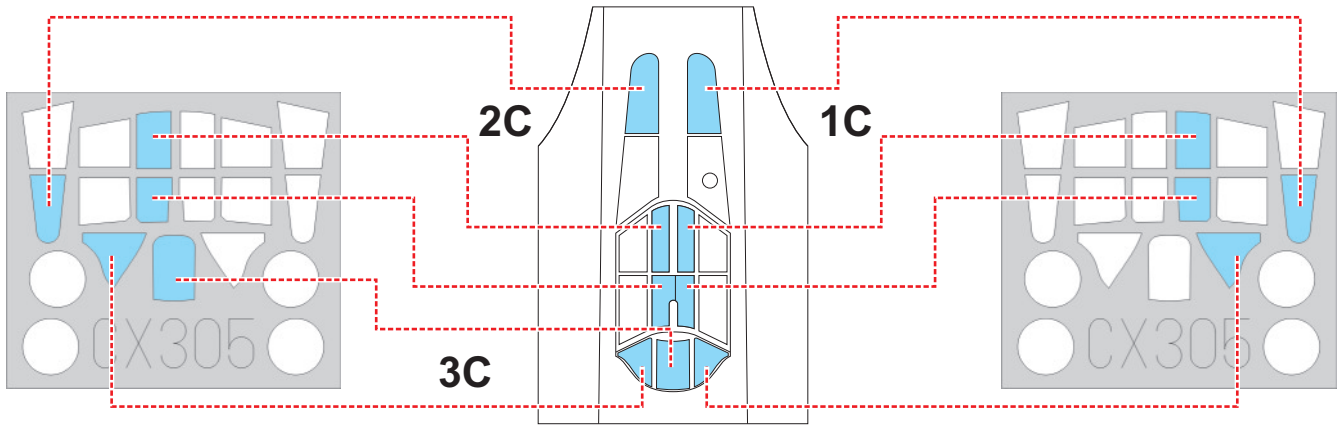

eduard
MASK

CX 305

P-40B 1/72

The die-cut mask for accurate canopy frame painting of the
Airfix scale 1/72 KIT

1.)

11A

12A

14B

15B

2.)

3.)

3C

2C

1C

4.)