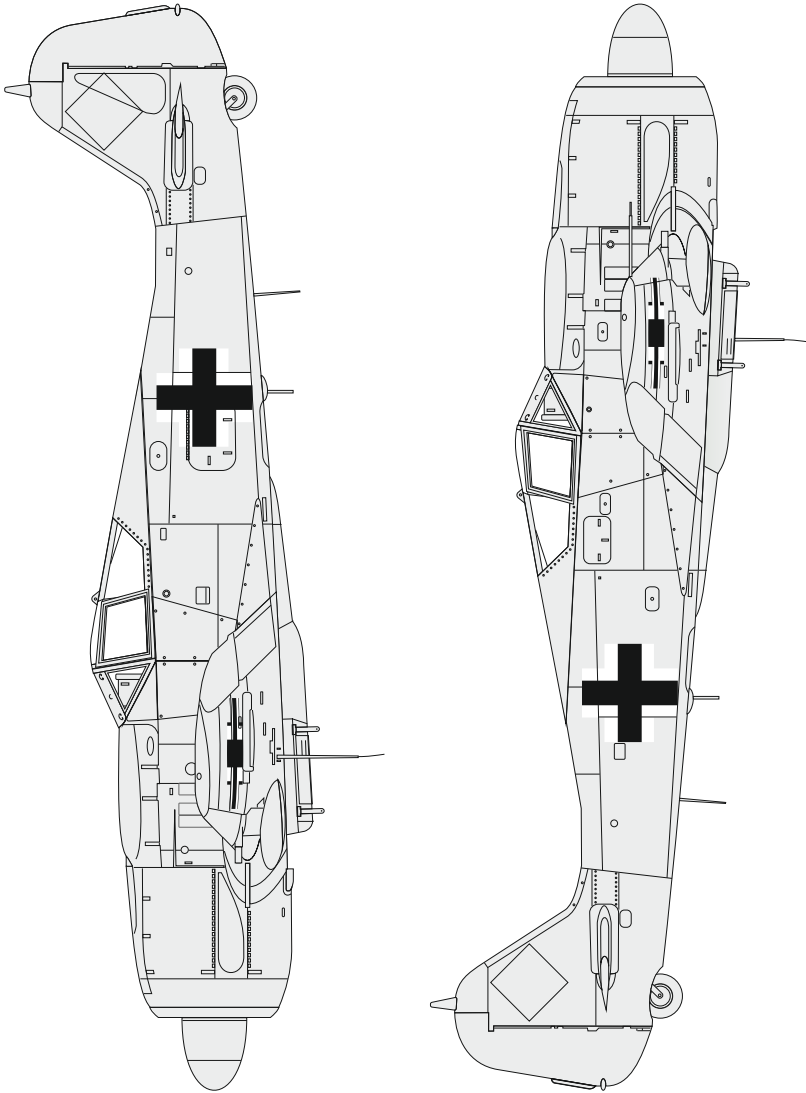

SCALE  
1/72

# Fw 190A-8/R2 national insignia

ITEM #  
D72018

DESIGNED EXCLUSIVELY FOR Fw 190A-8/R2 BY EDUARD

Eduard - Model Accessories, 435 21 Obrnice 170,  
Czech Republic

WWW.EDUARD.COM

D72018 Fw 190A-8/R2 national insignia