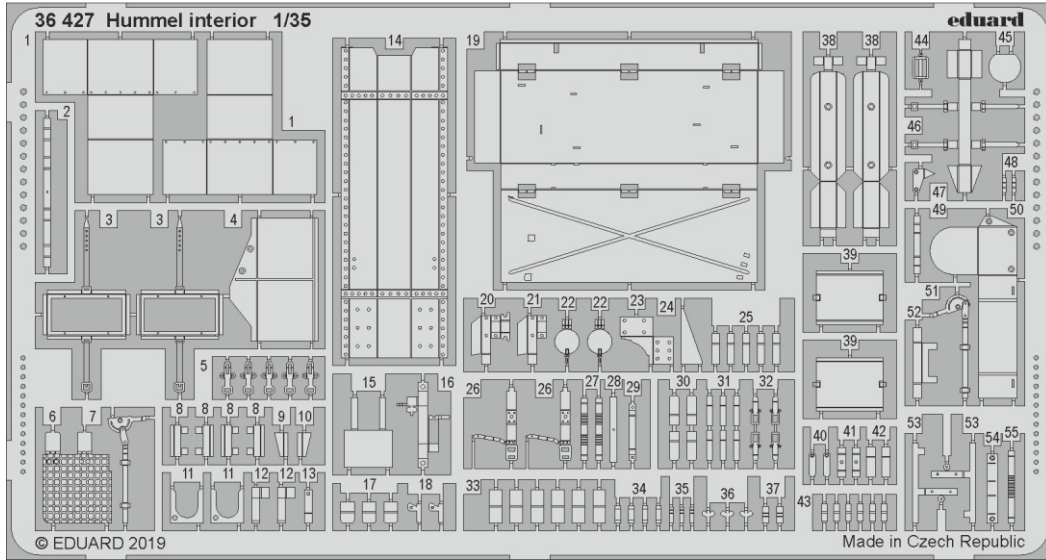

plastic  
Ø 1,2 x 5,0 mm

C94 C95

C84 C83

C94 C95

**Related products: 36 427 Hummel interior 1/35**

**Related products: 36 429 Hummel ammo boxes 1/35**