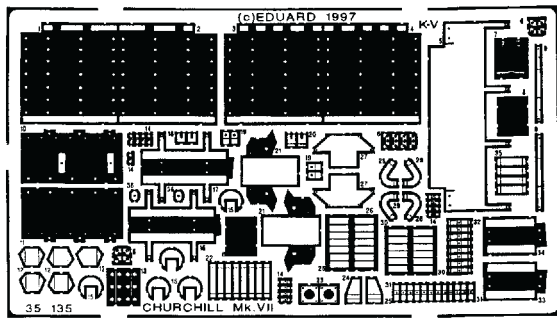

# CHURCHILL Mk.VII

1/35 scale detail set for TAMIYA kit

35 135

- OPPOSITE SIDE
- REMOVE
- REPLACE