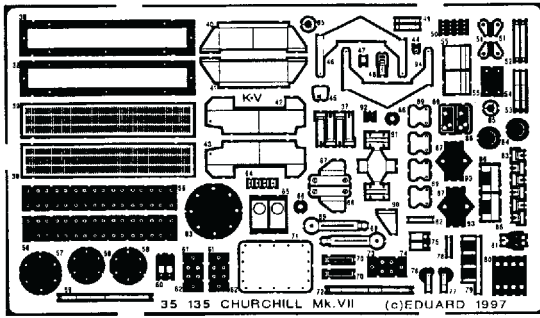

# CHURCHILL Mk.VII

1/35 scale detail set for TAMIYA kit

35 135

- OPPOSITE SIDE
- REMOVE
- REPLACE