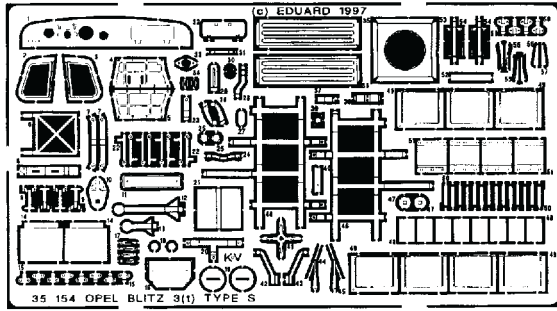

# OPEL BLITZ 3(t) TYPE S

35 154

1/35 scale detail set for Italeri kit

- OPPOSITE SIDE
- REMOVE
- REPLACE