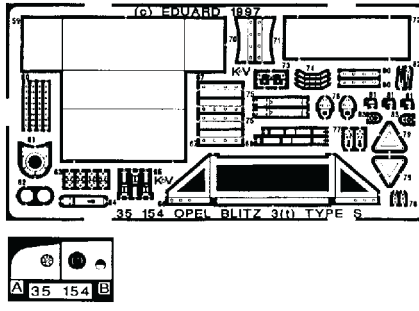

# OPEL BLITZ 3(t) TYPE S

35 154

1/35 scale detail set for Italeri kit

- OPPOSITE SIDE
- REMOVE
- REPLACE