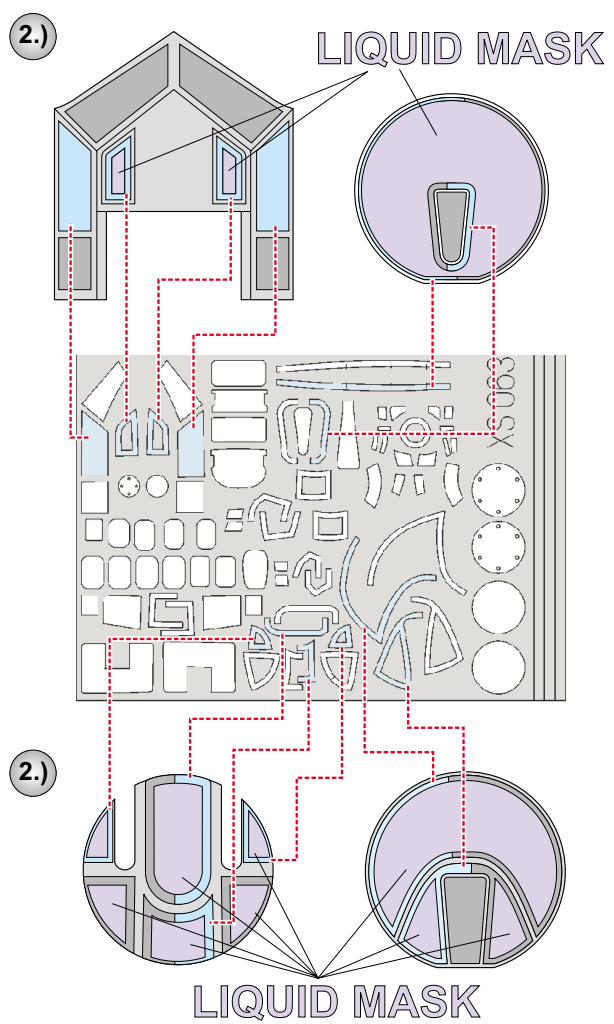

eduard
MASK

B-17 F/G Flying Fortress

The die-cut mask for accurate canopy frame painting of the
Academy 1/72 KIT

CX 014

1.)

L70

2.)

L70

LIQUID MASK

L76

LIQUID MASK

1.)

L71

2.)

L71

LIQUID MASK

L75

LIQUID MASK

L50

L51

L52

L53

L54

L55