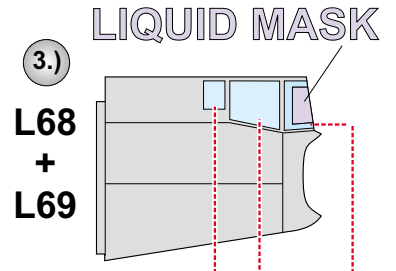

eduard
MASK

B-17 F/G Flying Fortress

The die-cut mask for accurate canopy frame painting of the
Academy 1/72 KIT

CX 014

1.)

L70

2.)

L70