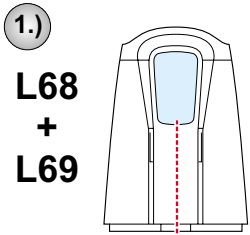

eduard
MASK

B-17 F/G Flying Fortress

The die-cut mask for accurate canopy frame painting of the
Academy 1/72 KIT

CX 014

1.)

L70

2.)

L70