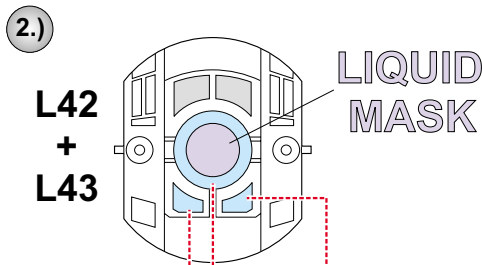

eduard
MASK

B-17 F/G Flying Fortress

The die-cut mask for accurate canopy frame painting of the
Academy 1/72 KIT

CX 014

1.)

L70

2.)

L70