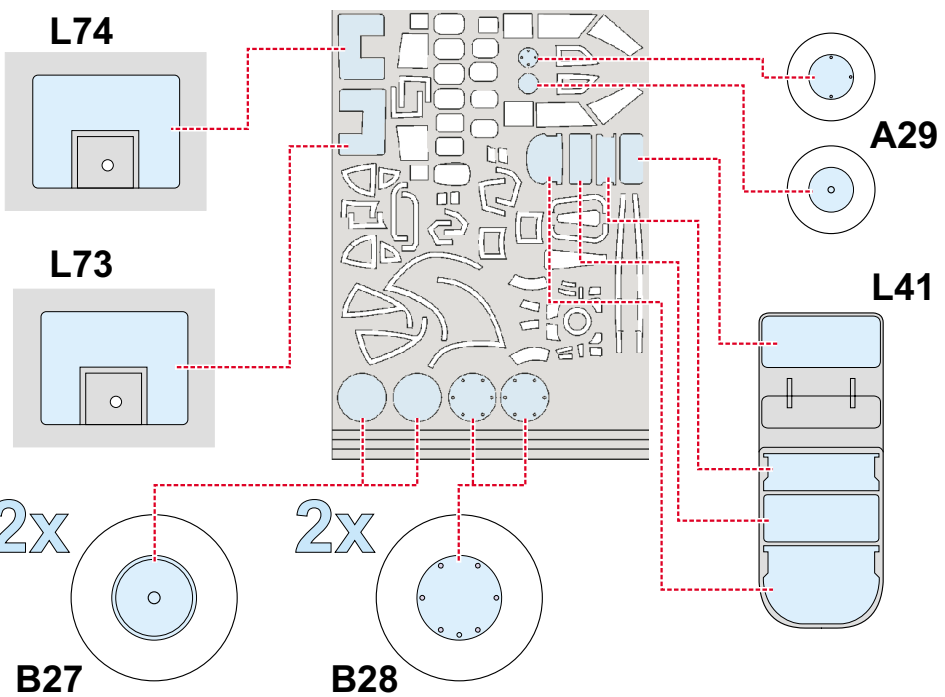

eduard
MASK

B-17 F/G Flying Fortress

The die-cut mask for accurate canopy frame painting of the
Academy 1/72 KIT

CX 014

1.)

L70

2.)

L70

LIQUID MASK

L76

LIQUID MASK

1.)

L71

2.)

L71

LIQUID MASK

L75

LIQUID MASK

L50

L51

L52

L53

L54

L55