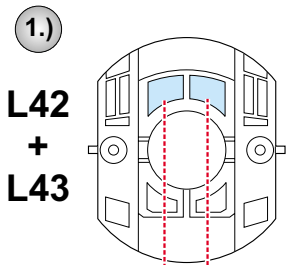

eduard
MASK

B-17 F/G Flying Fortress

The die-cut mask for accurate canopy frame painting of the
Academy 1/72 KIT

CX 014

1.)

L70

2.)

L70