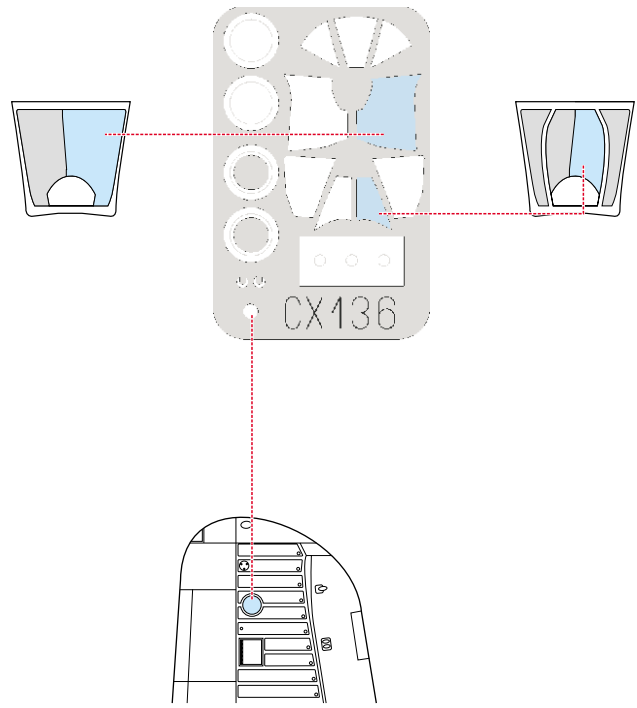

eduard
MASK

F4U-1 Corsair 1/72

The die-cut mask for accurate canopy frame painting of the
Tamiya scale 1/72 KIT

CX 136

LIQUID MASK

LIQUID MASK

1.)

2.)

?

REFERENCES:

Detail & Scale.: Vol. 55 - F4U Corsair
Aero Detail 25: F4U Corsair