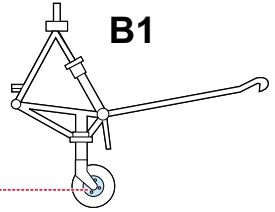

eduard
MASK

F4U-1 Corsair 1/72

The die-cut mask for accurate canopy frame painting of the
Tamiya scale 1/72 KIT

CX 136

LIQUID MASK

LIQUID MASK

1.)

2.)