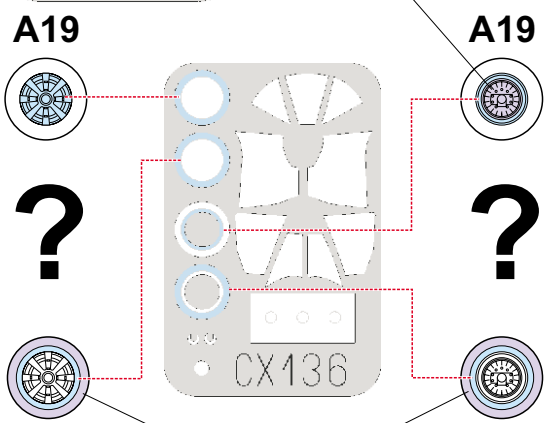

eduard
MASK

F4U-1 Corsair 1/72

The die-cut mask for accurate canopy frame painting of the
Tamiya scale 1/72 KIT

CX 136

LIQUID MASK

LIQUID MASK

1.)

2.)

?

REFERENCES:

Detail & Scale.: Vol. 55 - F4U Corsair
Aero Detail 25: F4U Corsair