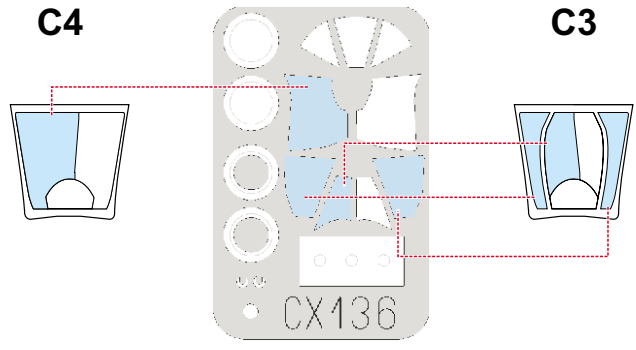

eduard
MASK

F4U-1 Corsair 1/72

The die-cut mask for accurate canopy frame painting of the
Tamiya scale 1/72 KIT

CX 136

LIQUID MASK

LIQUID MASK

1.)

2.)

?

REFERENCES:

Detail & Scale.: Vol. 55 - F4U Corsair
Aero Detail 25: F4U Corsair