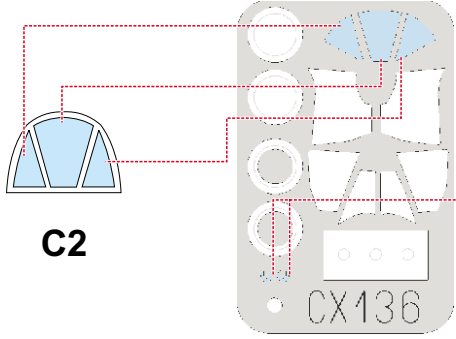

eduard
MASK

F4U-1 Corsair 1/72

The die-cut mask for accurate canopy frame painting of the
Tamiya scale 1/72 KIT

CX 136

LIQUID MASK

LIQUID MASK

1.)

2.)

?

REFERENCES:

Detail & Scale.: Vol. 55 - F4U Corsair
Aero Detail 25: F4U Corsair