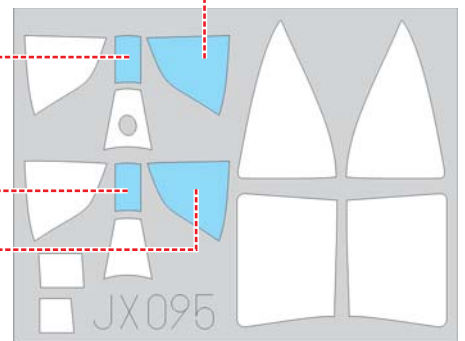

# Ki-44 Shoki 1/32

The die-cut mask for accurate canopy frame painting of the  
*Hasegawa* scale 1/32 KIT

**S2**

**U1**

**R2**

**R1**

**U1**

**R1**