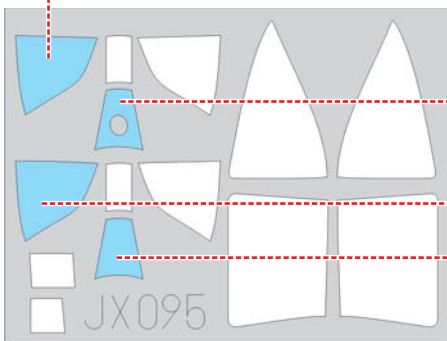

# Ki-44 Shoki 1/32

The die-cut mask for accurate canopy frame painting of the  
*Hasegawa* scale 1/32 KIT

**S2**

**U1**

**R2**

**R1**

**U1**

**R1**