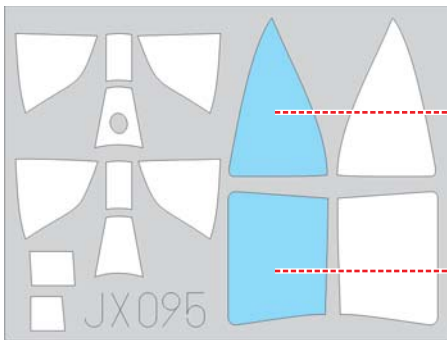

# Ki-44 Shoki 1/32

The die-cut mask for accurate canopy frame painting of the  
*Hasegawa* scale 1/32 KIT

**S2**

**U1**

**R2**

**R1**

**U1**

**R1**