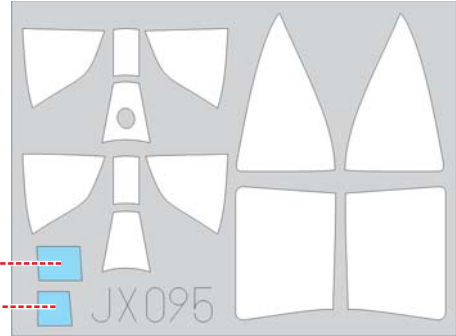

# Ki-44 Shoki 1/32

The die-cut mask for accurate canopy frame painting of the  
*Hasegawa* scale 1/32 KIT

**S2**

**U1**

**R2**

**R1**

**U1**

**R1**