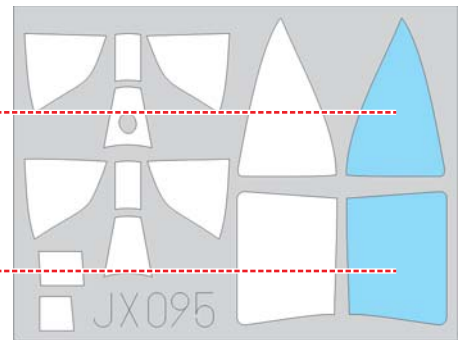

# Ki-44 Shoki 1/32

The die-cut mask for accurate canopy frame painting of the  
*Hasegawa* scale 1/32 KIT

**S2**

**U1**

**R2**

**R1**

**U1**

**R1**