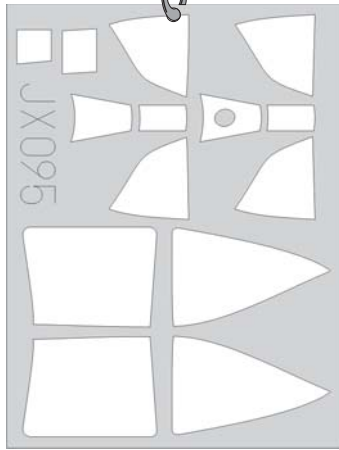

**eduard**  
**MASK**

**JX 095**

# Ki-44 Shoki 1/32

The die-cut mask for accurate canopy frame painting of the  
*Hasegawa* scale 1/32 KIT

**S2**

**U1**

**R2**

**R1**

**U1**

**R1**