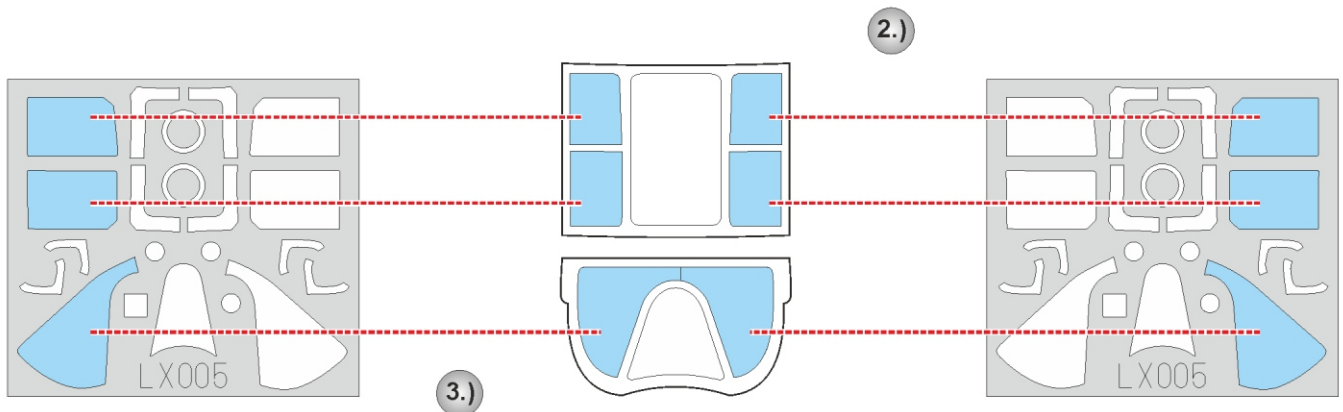

# F6F-5

LX 005

for kit **AIRFIX**

scale **1/24**

LIQUID MASK ■

LIQUID MASK ■