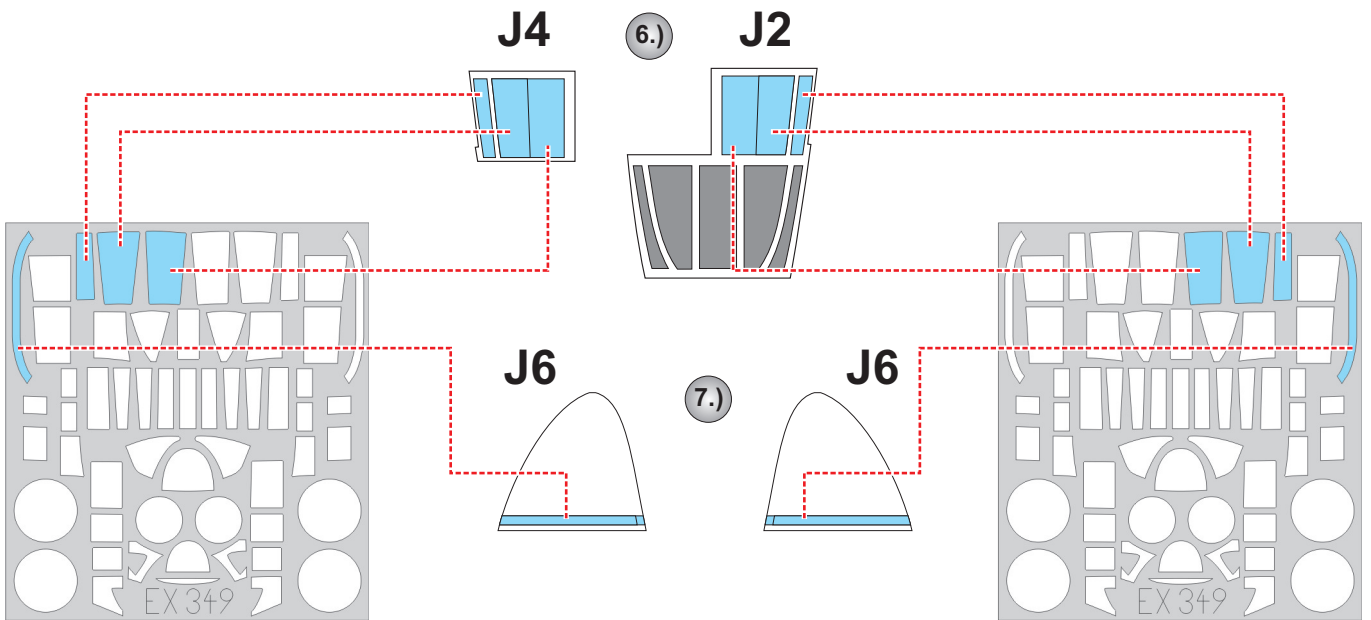

eduard
MASK

EX 349

P-61 1/48

The die-cut mask for accurate canopy frame painting of the
Great Wall Hobby scale 1/48 KIT

8.)

LIQUID MASK ■