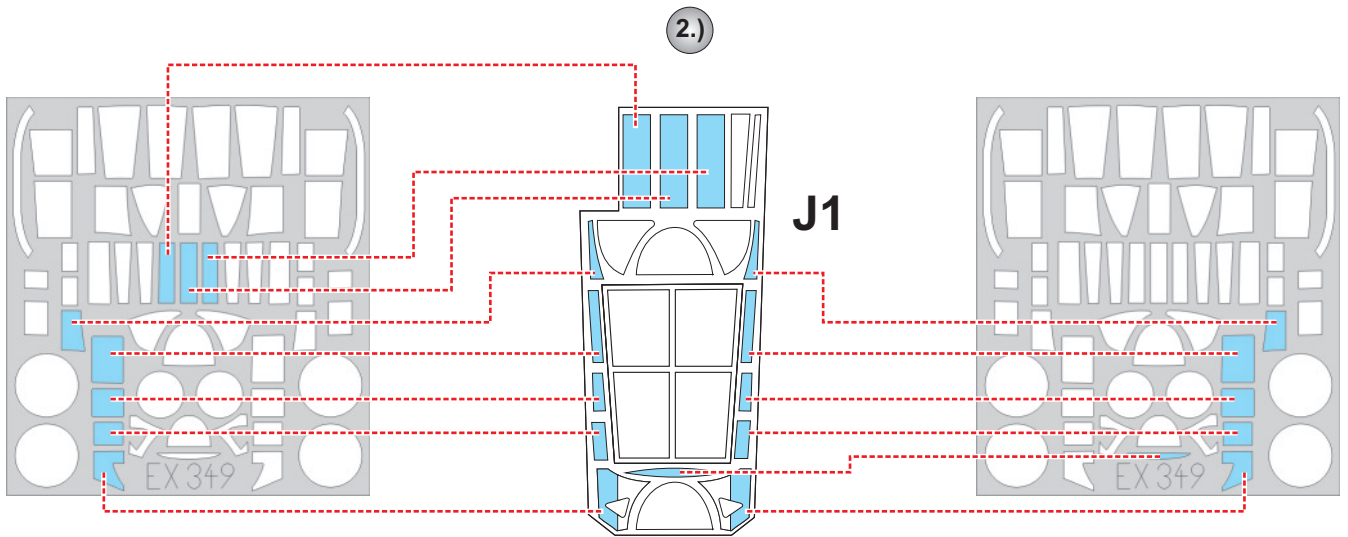

eduard
MASK

EX 349

P-61 1/48

The die-cut mask for accurate canopy frame painting of the
Great Wall Hobby scale 1/48 KIT

8.)

LIQUID MASK ■