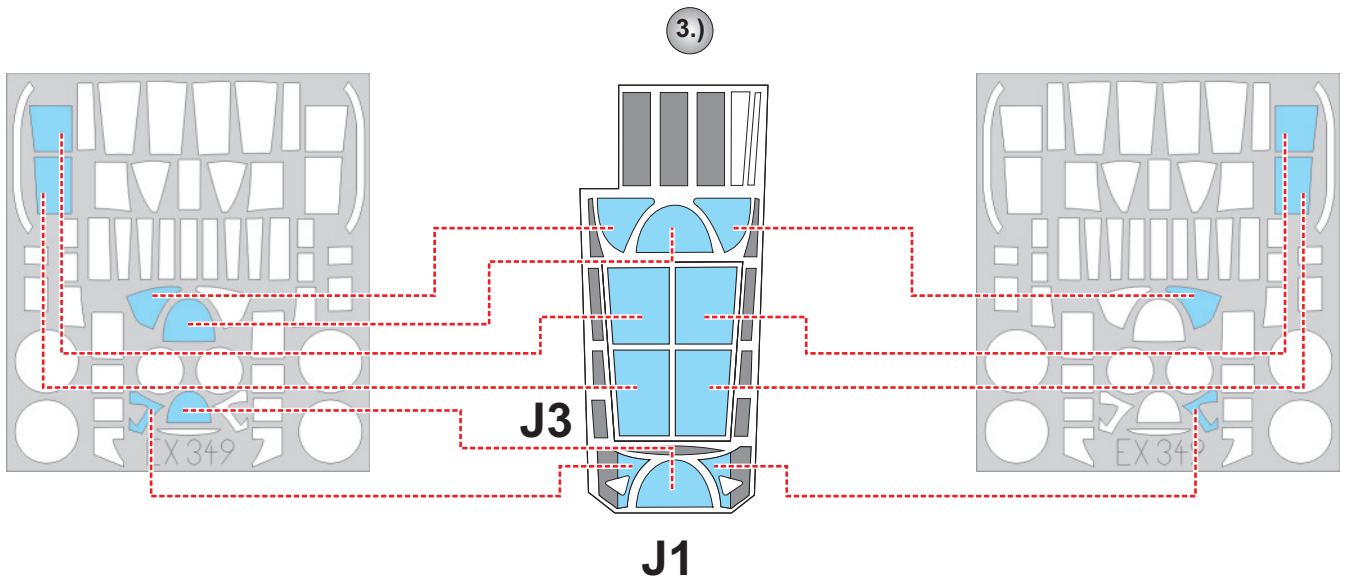

eduard
MASK

EX 349

P-61 1/48

The die-cut mask for accurate canopy frame painting of the
Great Wall Hobby scale 1/48 KIT

8.)

LIQUID MASK ■