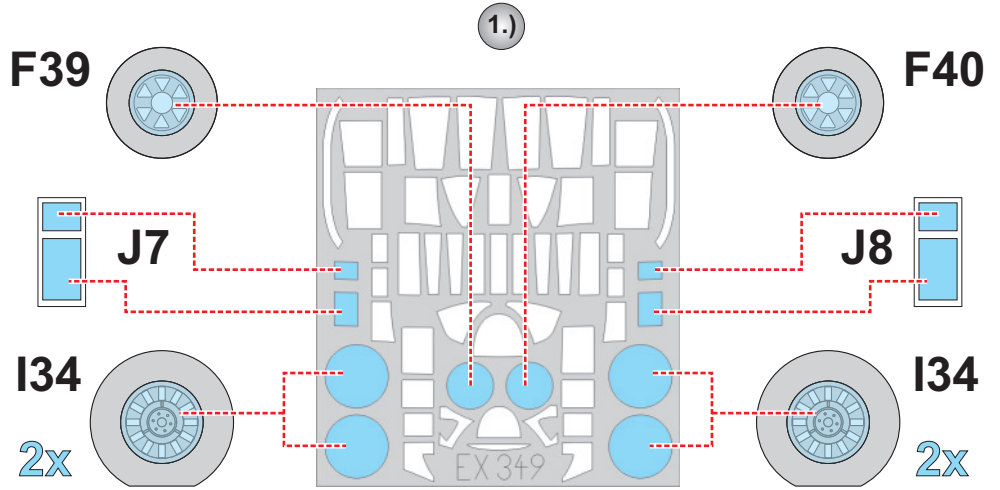

eduard
MASK

EX 349

P-61 1/48

The die-cut mask for accurate canopy frame painting of the
Great Wall Hobby scale 1/48 KIT

8.)

LIQUID MASK ■