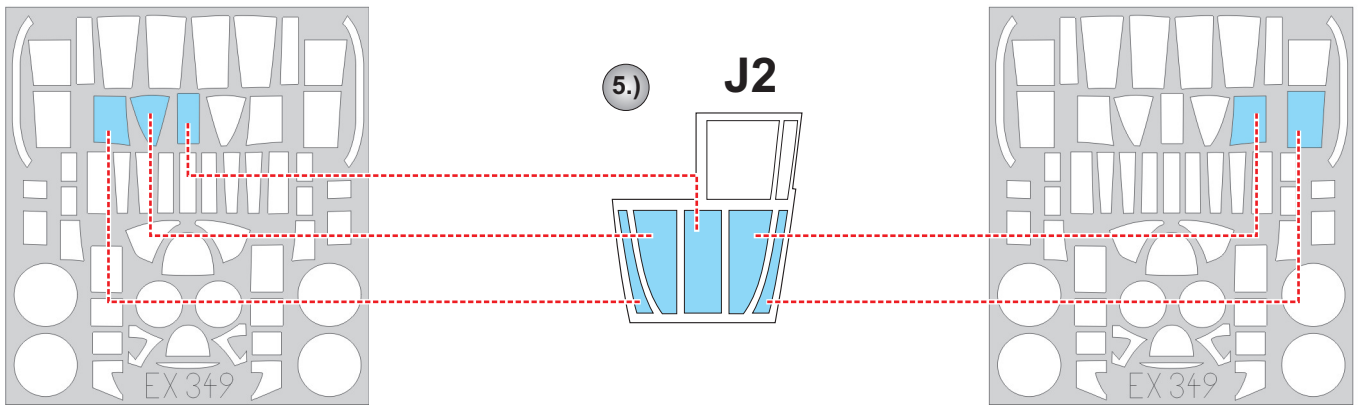

eduard
MASK

EX 349

P-61 1/48

The die-cut mask for accurate canopy frame painting of the
Great Wall Hobby scale 1/48 KIT

8.)

LIQUID MASK ■