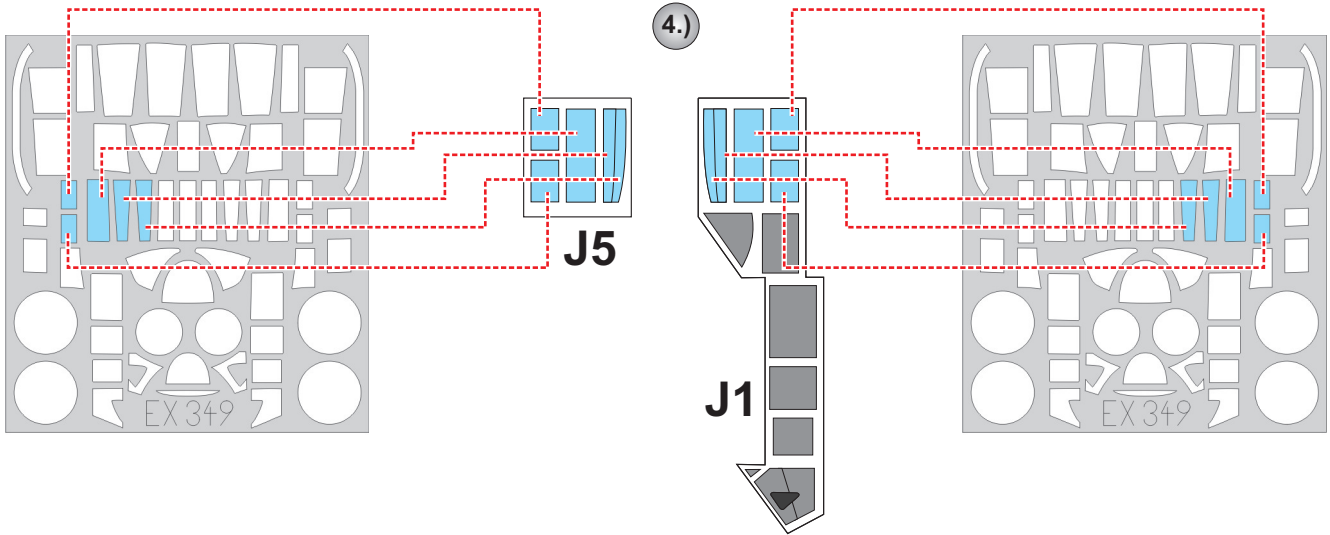

eduard
MASK

EX 349

P-61 1/48

The die-cut mask for accurate canopy frame painting of the
Great Wall Hobby scale 1/48 KIT

8.)

LIQUID MASK ■