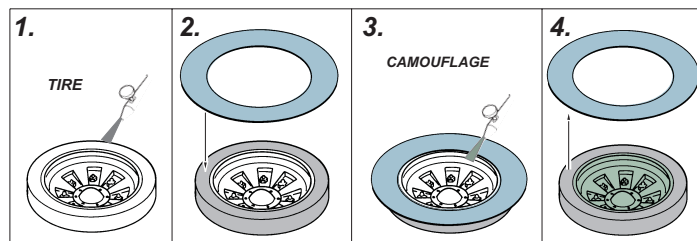

eduard
Express Mask

FX 017

M-4A3E8 Sherman wheel masks

The die-cut mask for accurate canopy frame painting of the
Hobby Boss scale 1/48 KIT

**KIT
PARTS:**
L1

**KIT
PARTS:**
L2, L8, L9,
L3 inside,
L3 outside