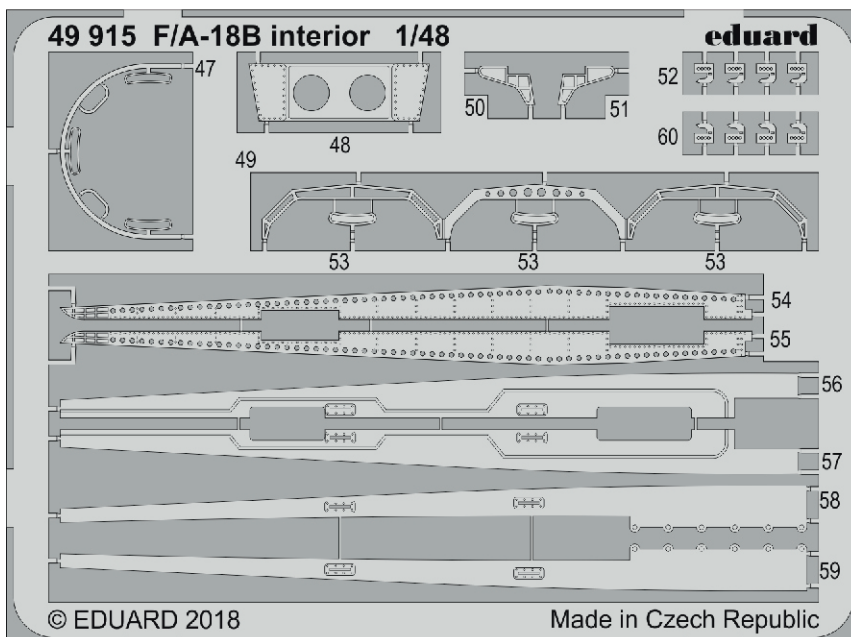

ORIGINAL KIT PARTS
PŮVODNÍ DÍLY STAVEBNICE

PHOTO-ETCHED PARTS
LEPTANÉ DÍLY

PARTS TO BE REMOVED
DÍLY K ODSTRANĚNÍ

FILL
TMELIT

H2, H4, H5, H12, H44 - pilot's seat
(P8, P10, P12, P21, P24) - co-pilot's seat

Related products: FE 915 + 49 915 F/A-18B interior 1/48

Related products: 48 960 F/A-18B/D exterior 1/48

Related products: FE 917 F/A-18B/D seatbelts STEEL 1/48