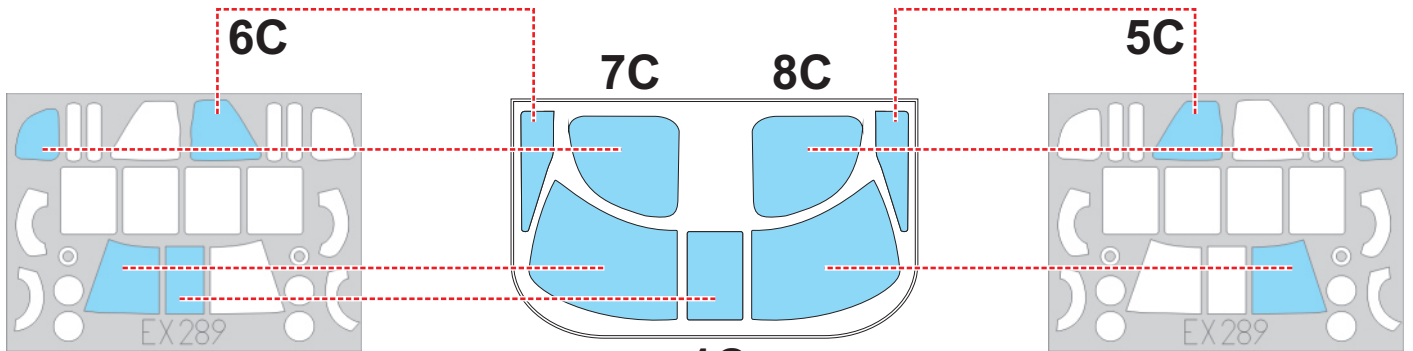

eduard
MASK

EX 289

MH-60K 1/48

The die-cut mask for accurate canopy frame painting of the
Italeri scale 1/48 KIT

LIQUID MASK ■