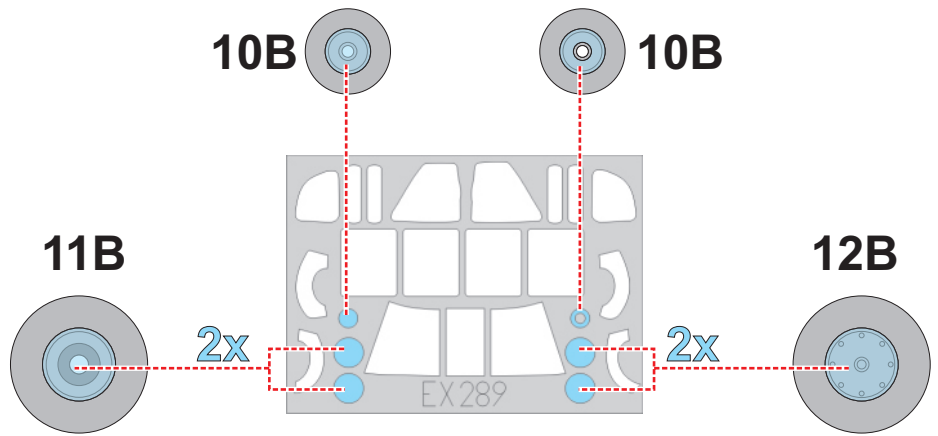

eduard
MASK

EX 289

MH-60K 1/48

The die-cut mask for accurate canopy frame painting of the
Italeri scale 1/48 KIT

LIQUID MASK ■