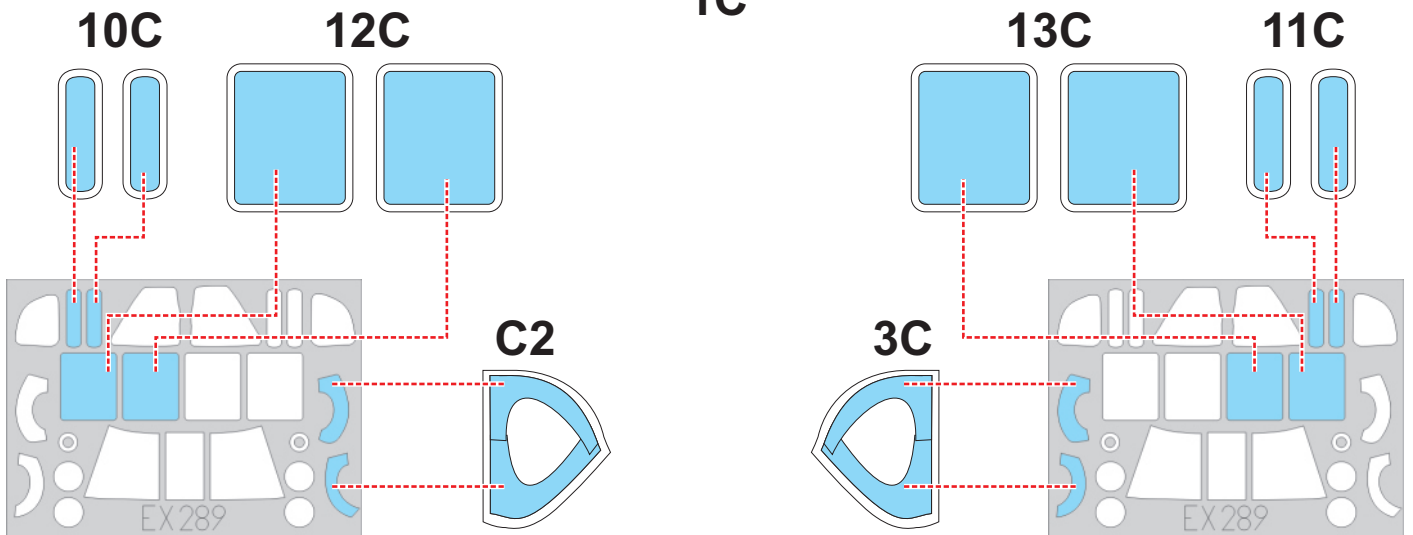

eduard
MASK

EX 289

MH-60K 1/48

The die-cut mask for accurate canopy frame painting of the
Italeri scale 1/48 KIT

LIQUID MASK ■