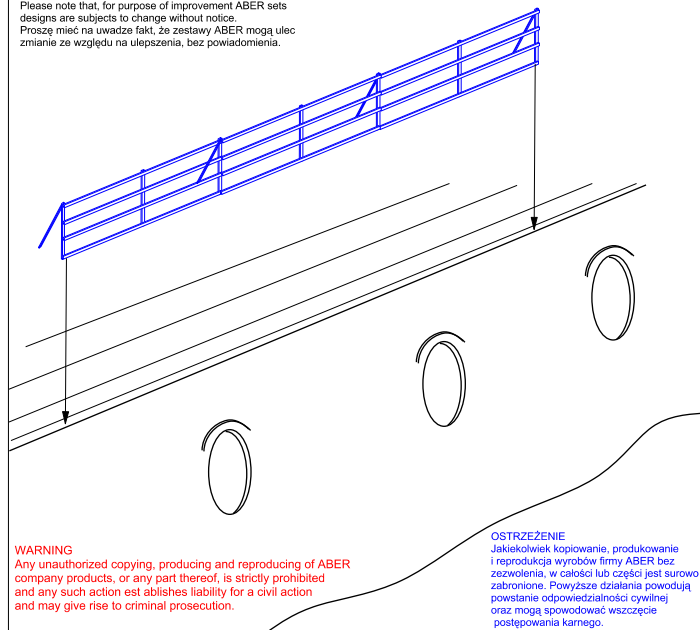

German WW II Ships railing (1 choice)

Niemieckie relingi (1 wybór)

1/700 scale update fit to every ship model

ABER®

1:700-05

WWW.ABER.NET.PL

Made in Poland © 2005

Use Cyanoacryl glue
klej klejami cyjanoakrylowymi