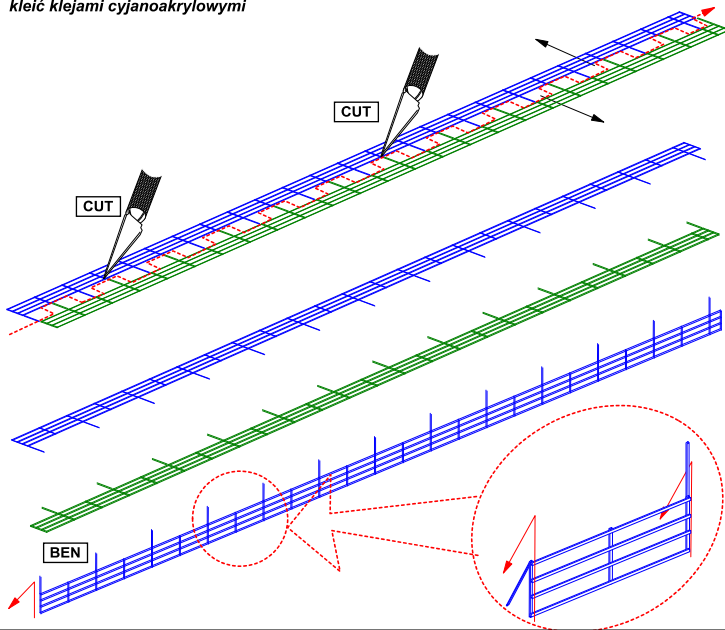

German WW II Ships railing (1 choice)

Niemieckie relingi (1 wybór)

1/700 scale update fit to every ship model

ABER®

1:700-05

WWW.ABER.NET.PL

Made in Poland © 2005

Use Cyanoacryl glue
klej klejami cyjanoakrylowymi