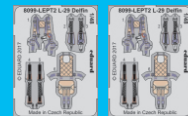

eduard
435 21 Obrnice 170
Czech Republic

www.eduard.com

648 375 L-29 ejection seats

for AMK / Eduard kit - pro stavebnici AMK / Eduard

1/48

eduard

BEST BRASS RESIN AROUND!

A**B****1**