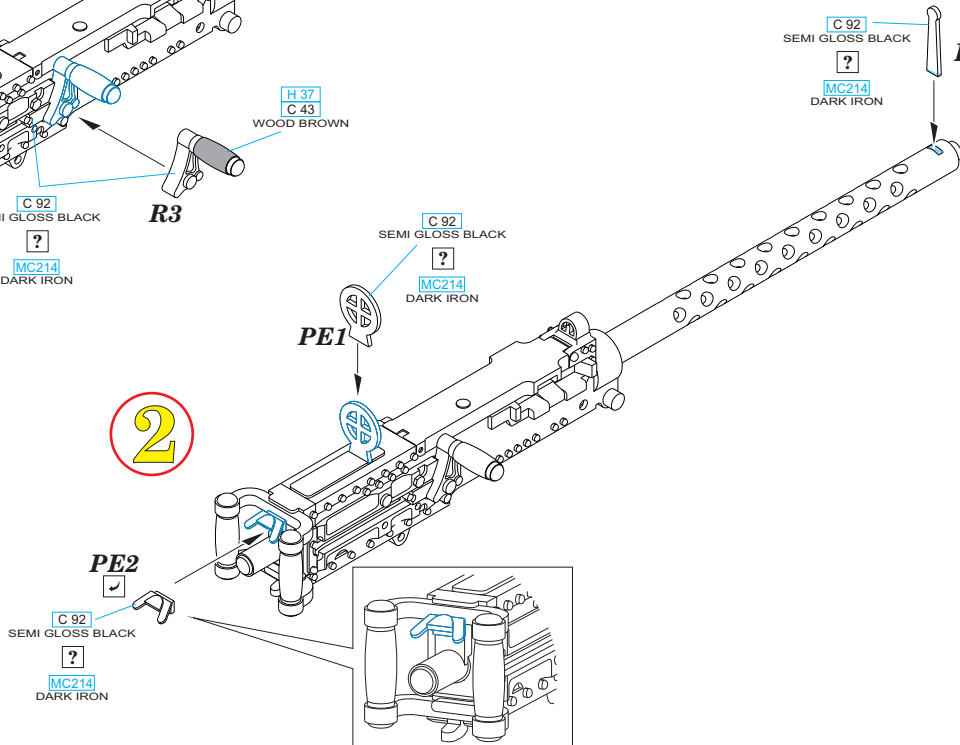

# 648 458 M2 Brownings w/handles for aircraft

1/48

**BEST BRASS RESIN AROUND!**

1

2

- |   |                     |
|---|---------------------|
| REMOVE<br>ODSTRANIT                       | BEND<br>OHNOUIT     |
| GRIND<br>OBROUSIT                         | OPTION<br>VOLBA     |
| DRILL HOLE<br>VRTAT OTVOR                 | REPLACE<br>NAHRADIT |
| SYMMETRICAL ASSEMBLY<br>SYMETRICKA MONTAZ |                     |
| SCRIBE THE PANEL AND HOLES<br>RYTI        |                     |
| REVERSE SIDE<br>OTOCT                     |                     |