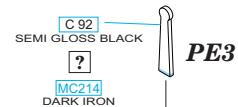

# 648 458 M2 Brownings w/handles for aircraft

1/48

**BEST BRASS RESIN AROUND!**

1

2

- |   |                     |
|---|---------------------|
| REMOVE<br>ODSTRANIT                       | BEND<br>OHNOUIT     |
| GRIND<br>OBROUSIT                         | OPTION<br>VOLBA     |
| DRILL HOLE<br>VRTAT OTVOR                 | REPLACE<br>NAHRADIT |
| SYMMETRICAL ASSEMBLY<br>SYMETRICKA MONTAZ |                     |
| SCRIBE THE PANEL AND HOLES<br>RYTI        |                     |
| REVERSE SIDE<br>OTOCT                     |                     |