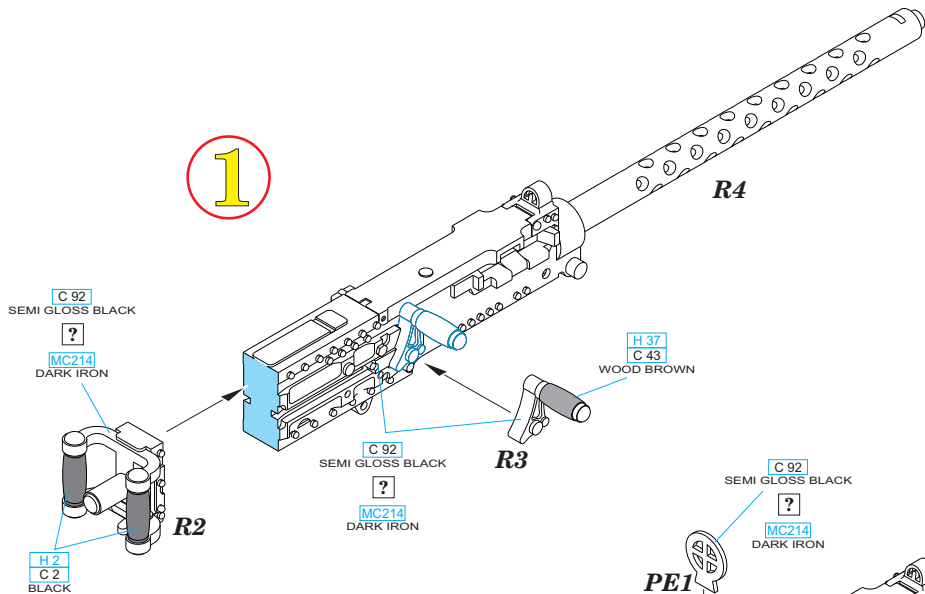

# 648 458 M2 Brownings w/handles for aircraft

1/48

**BEST BRASS RESIN AROUND!**

1

2

- |   |                     |
|---|---------------------|
| REMOVE<br>ODSTRANIT                       | BEND<br>OHNOUIT     |
| GRIND<br>OBROUSIT                         | OPTION<br>VOLBA     |
| DRILL HOLE<br>VRTAT OTVOR                 | REPLACE<br>NAHRADIT |
| SYMMETRICAL ASSEMBLY<br>SYMETRICKA MONTAZ |                     |
| SCRIBE THE PANEL AND HOLES<br>RYTI        |                     |
| REVERSE SIDE<br>OTOCT                     |                     |