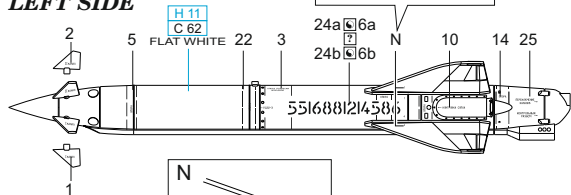

DECAL APPLICATION

LEFT SIDE