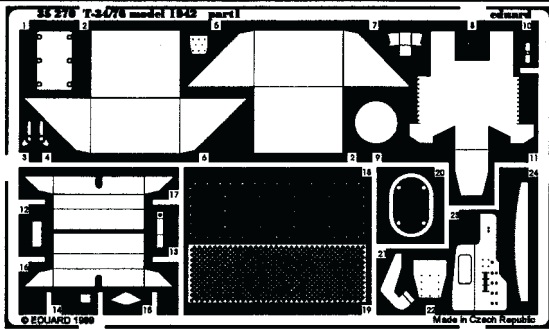

T-34/76 model 1942

1/35 scale detail set for Zvezda kit

35 270

2x

OPPOSITE SIDE GRIND REPLACE REMOVE BEND