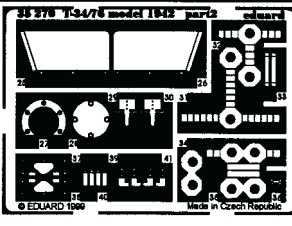

T-34/76 model 1942

1/35 scale detail set for Zvezda kit

35 270

2x

OPPOSITE SIDE GRIND REPLACE REMOVE BEND